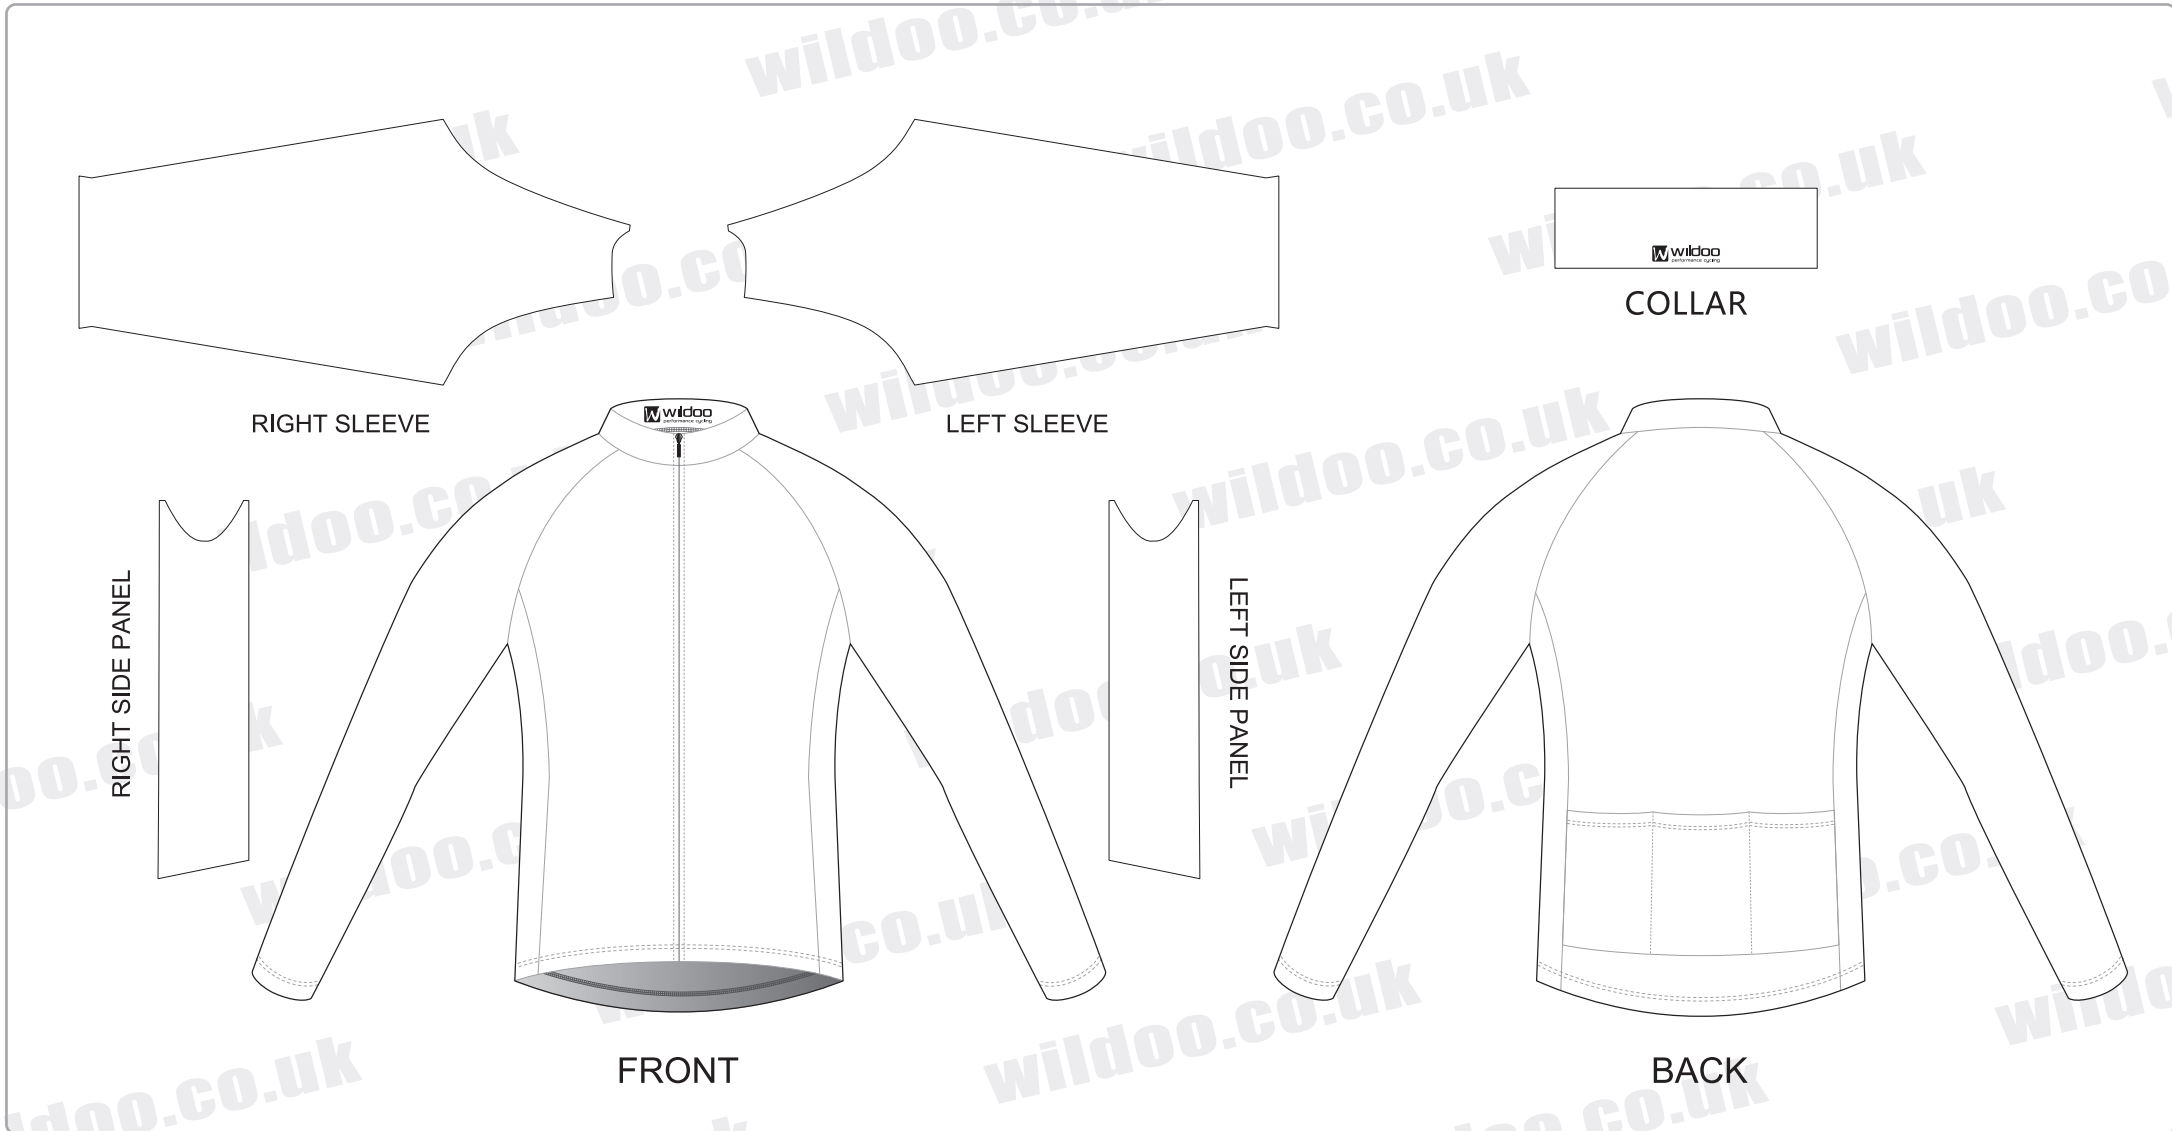

Short Sleeve Cycling Jersey (Raglan Sleeve; High Collar; With Side Panels)

Please note that **wildoo** is trying the best to match the PANTONE colors when printing, but exact matching cannot be guaranteed, due to variation in temperature, humidity and materials.