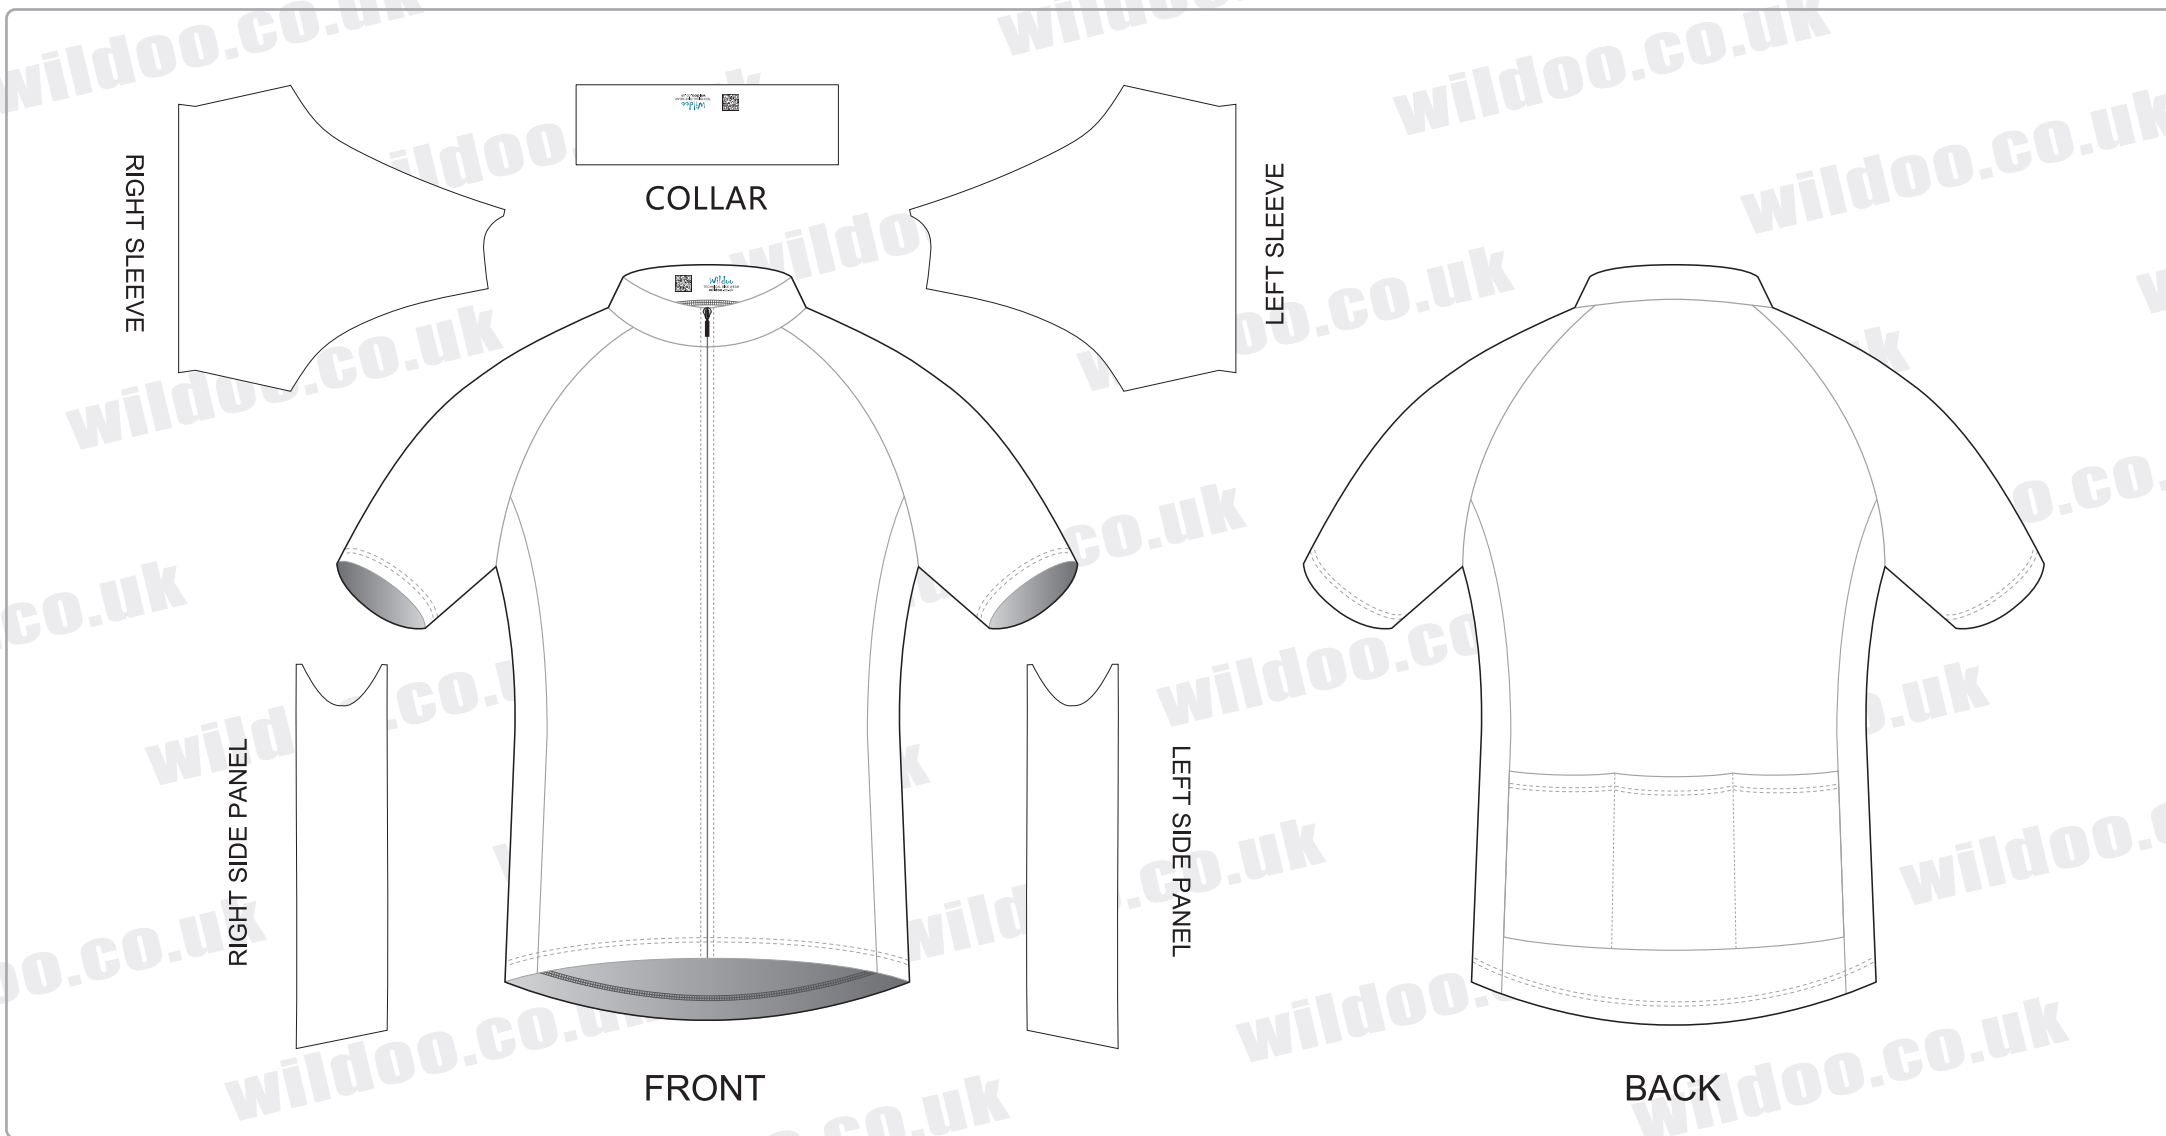

**Short Sleeve Cycling Jersey (Raglan Sleeve; High Collar; With Side Panels)**

Please note that Wildoo is trying the best to match the PANTONE colors when printing, but exact matching cannot be guaranteed, due to variation in temperature, humidity and materials.